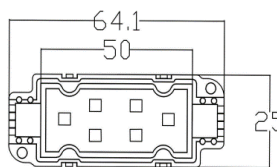

Technical data

Wattage	1.5 WATT
Lumen	105lm
Input Voltage	24V
Beam Angle	120°
Color	RGB / RGBW / Single Color
Control Type	DMX512/ Switch/ Dali
Size	50*25mm
IP Rating	IP67
Material	Flame-retardant and weatherproof engineering plastic
Light Source	LED
Cover	UV Protected PC Dome Cover

HD-D0540 | Pixel Dot Light | 1.5W