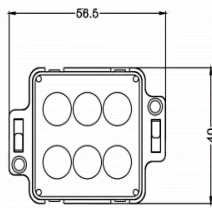

HD-D0650 | Pixel Dot Light | 1.5W

Technical data

Wattage	1.50 WATT
Lumen	105 lm
Input Voltage	24V
Beam Angle	120°
Color	RGB / RGBW / Single Color
Control Type	DMX512/ Switch/ Dali
Size	50*40mm
IP Rating	IP67
Material	Flame-retardant and weatherproof engineering plastic
Light Source	LED
Cover	UV Protected PC Cover

HD-D0750 | Pixel Dot Light | 1.5W