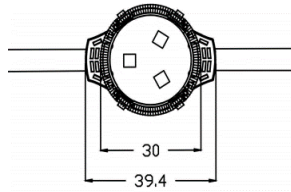

#### Technical data

Wattage	0.75 WATT
Lumen	50 lm
Input Voltage	24V
Beam Angle	120°
Color	RGB / RGBW / Single Color
Control Type	DMX512/ Switch/ Dali
Size	30mm
IP Rating	IP67
Material	Flame-retardant and weatherproof engineering plastic
Light Source	LED
Cover	UV Protected PC Cover