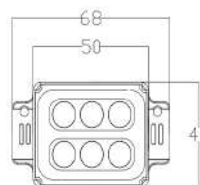

Technical data

Wattage	1.5 WATT
Lumen	105lm
Input Voltage	24V
Beam Angle	120°
Color	RGB / RGBW / Single Color
Control Type	DMX512/ Switch/ Dali
Size	50*68mm
IP Rating	IP67
Material	Flame-retardant and weatherproof engineering plastic
Light Source	LED
Cover	UV Protected PC Dome Cover

HD-D09100 | Pixel Dot Light | 3.6W