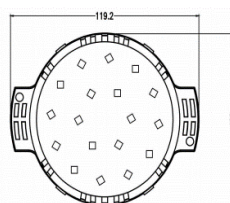

Technical data

Wattage	3.6 WATT
Lumen	252lm
Input Voltage	24V
Beam Angle	120°
Color	RGB / RGBW / Single Color
Control Type	DMX512/ Switch/ Dali
Size	100mm
IP Rating	IP67
Material	Flame-retardant and weatherproof engineering plastic
Light Source	LED
Cover	UV Protected PC Dome Cover