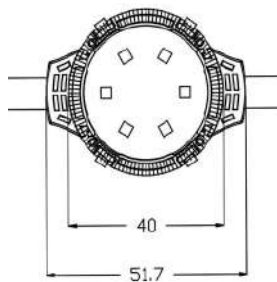

HD-D0340 | Pixel Dot Light | 1.5W

Technical data

Wattage	1.5 WATT
Lumen	105lm
Input Voltage	24V
Beam Angle	120°
Color	RGB / RGBW / Single Color
Control Type	DMX512/ Switch/ Dali
Size	40mm
IP Rating	IP67
Material	Flame-retardant and weatherproof engineering plastic
Light Source	LED
Cover	UV Protected PC Dome Cover