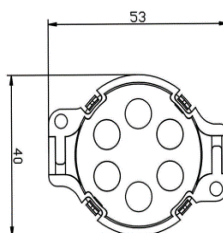

HD-D0540 | Pixel Dot Light | 1.5W

Technical data

Wattage	1.5 WATT
Lumen	105lm
Input Voltage	24V
Beam Angle	120°
Color	RGB / RGBW / Single Color
Control Type	DMX512/ Switch/ Dali
Size	L62*H 15.5mm
IP Rating	IP67
Material	Flame-retardant and weatherproof engineering plastic
Light Source	LED
Cover	UV Protected PC Dome Cover