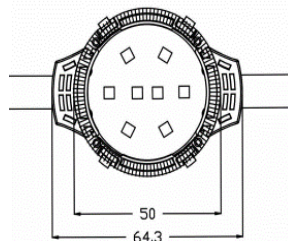

HD-D0750 | Pixel Dot Light | 1.5W

Technical data

Wattage	1.5 WATT
Lumen	105lm
Input Voltage	24V
Beam Angle	120°
Color	RGB / RGBW / Single Color
Control Type	DMX512/ Switch/ Dali
Size	50mm
IP Rating	IP67
Material	Flame-retardant and weatherproof engineering plastic
Light Source	LED
Cover	UV Protected PC Dome Cover